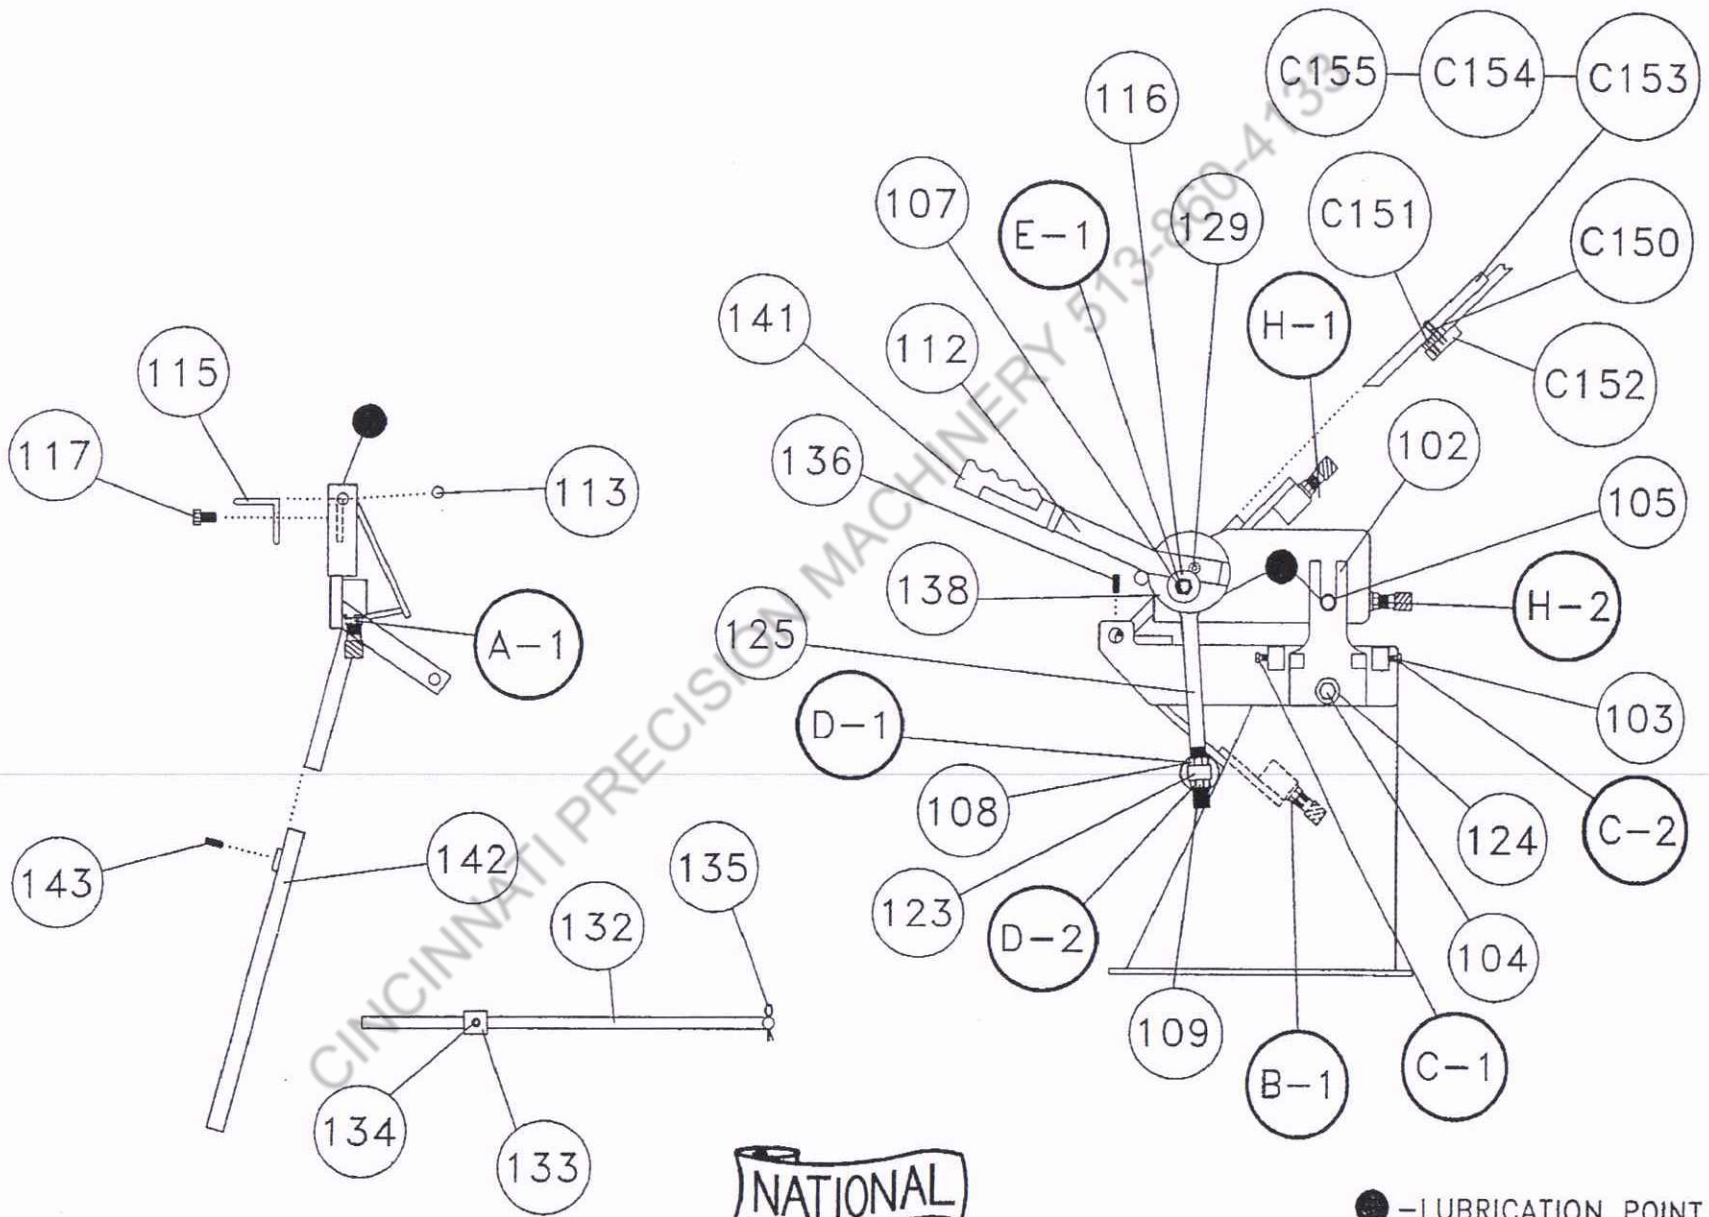

5

NATIONAL

PARTS LIST U3616 & U4816
HEAVY DUTY BENCH BRAKE

● - LUBRICATION POINT
▨ - PRESSURE BAR